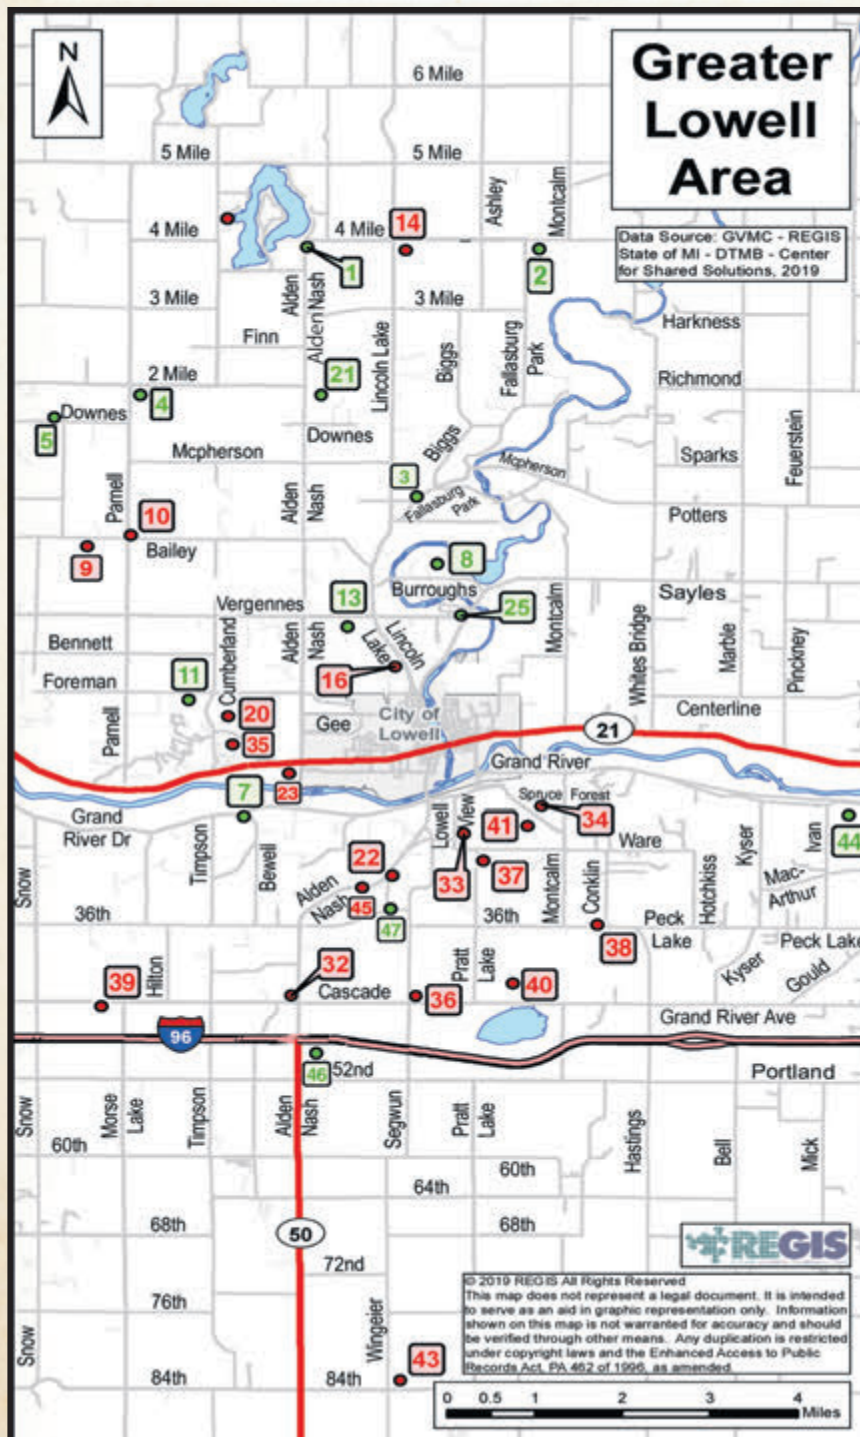

# 31<sup>st</sup> Annual Christmas Through Lowell

## Greater LOWELL Area Map

Map pinpoints are in close proximity to vendors' locations. Use GPS or Google Maps for accuracy.

## City of Lowell Map Key

- 6 Christmas Around the Corner**  
902 Sibley St 49331
- 12 Lowell Church of the Nazarene**  
201 N Washington St 49331
- 15 Eclectic Finds**  
423 Suffolk St 49331
- 17 It's All Relative**  
1151 W Main St 49331
- 18 Home for the Holidays**  
2465 Gee Dr 49331
- 19 First Baptist Church of Lowell**  
2275 W Main St 49331
- 24 Holidays at the Fairgrounds**  
225 S Broadway St 49331
- 26 Cute and Clever Crafters**  
800 Bowes Rd 49331
- 27 Lowell Showboat VI**  
110 Riverwalk Plaza 49331
- 28 Lowell United Methodist Church**  
621 E Main St 49331
- 29 Lowell Women's Club**  
113 Riverwalk Plaza 49331
- 30 Ace in the Lowell**  
1004 W Main St 49331
- 31 Studio 506**  
506 Lafayette 49331
- 42 Manor Market Place**  
725 Bowes Rd 49331