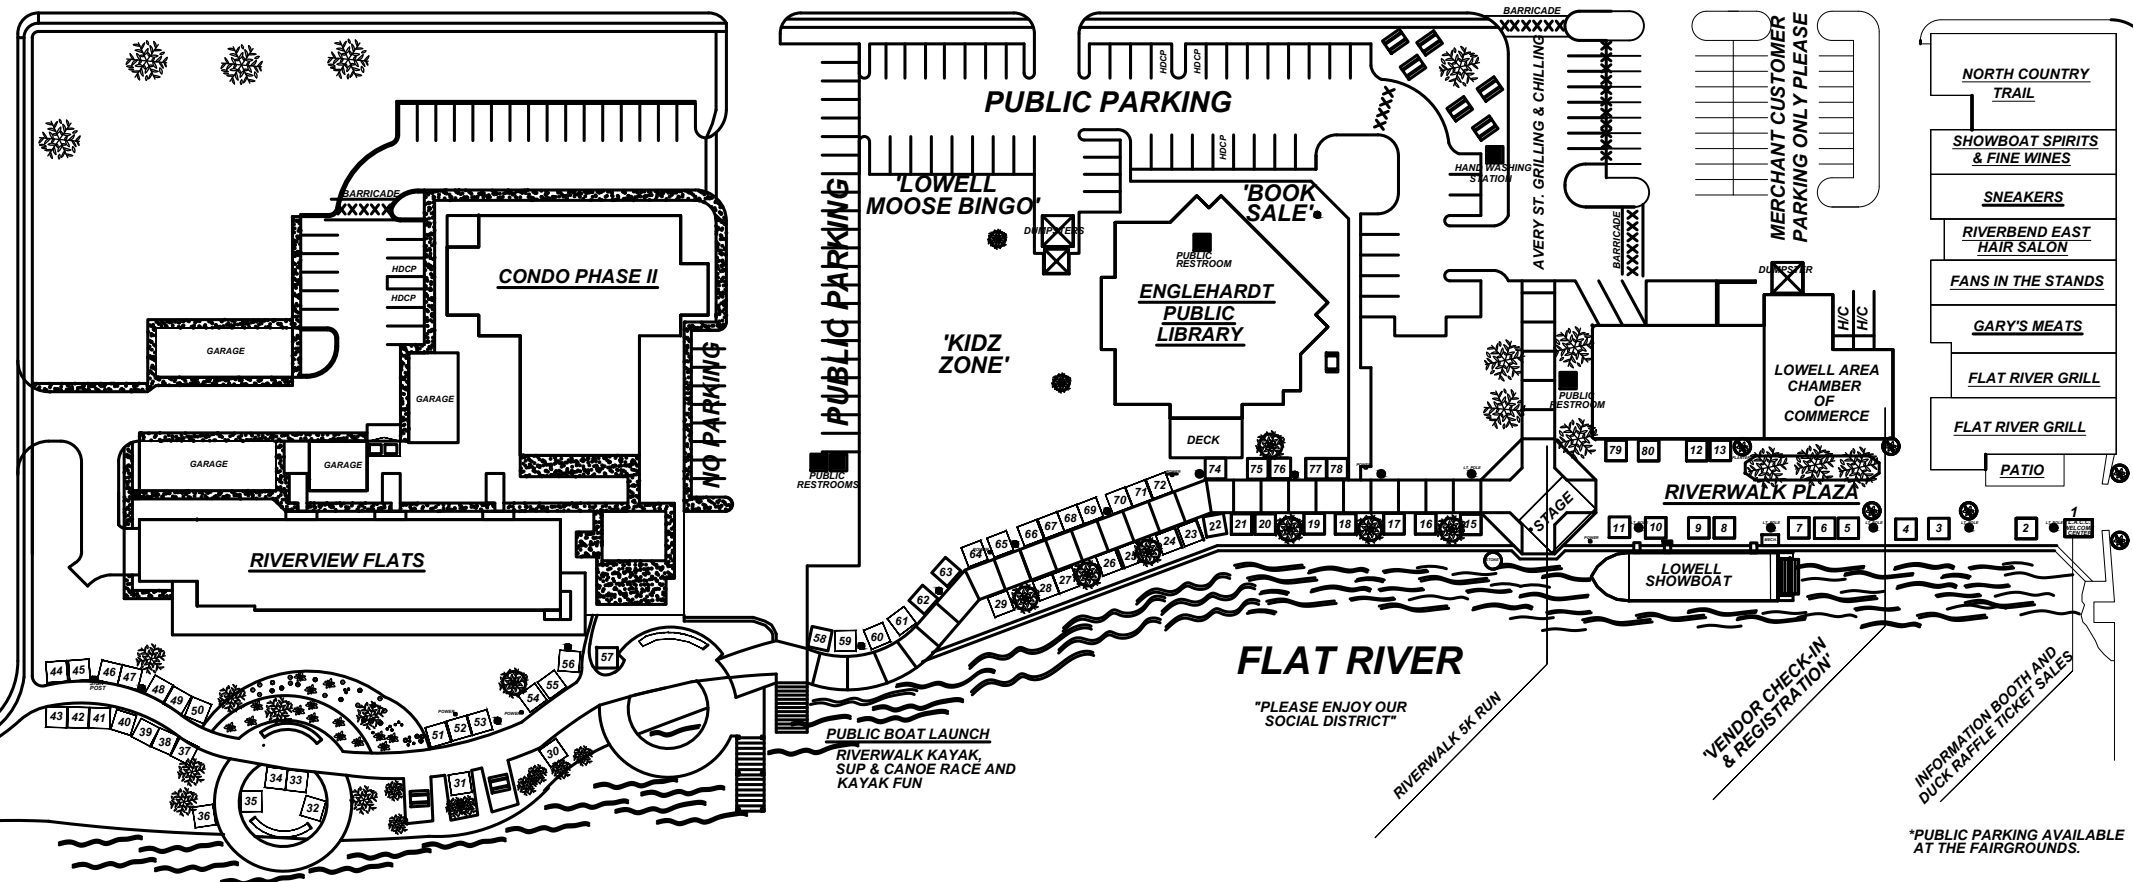

THE 2022 "RIVERWALK FESTIVAL" LOWELL

LOWELL AREA CHAMBER OF COMMERCE

MAP SPONSORED BY
M&M DRAFTING SERVICE

LOWELL, MI 49331
PHONE (616) 897-1259

WASHINGTON STREET

HIGH STREET

MONROE STREET

MAIN STREET

KING STREET

LAFAYETTE

*PUBLIC PARKING AVAILABLE AT THE FAIRGROUNDS.