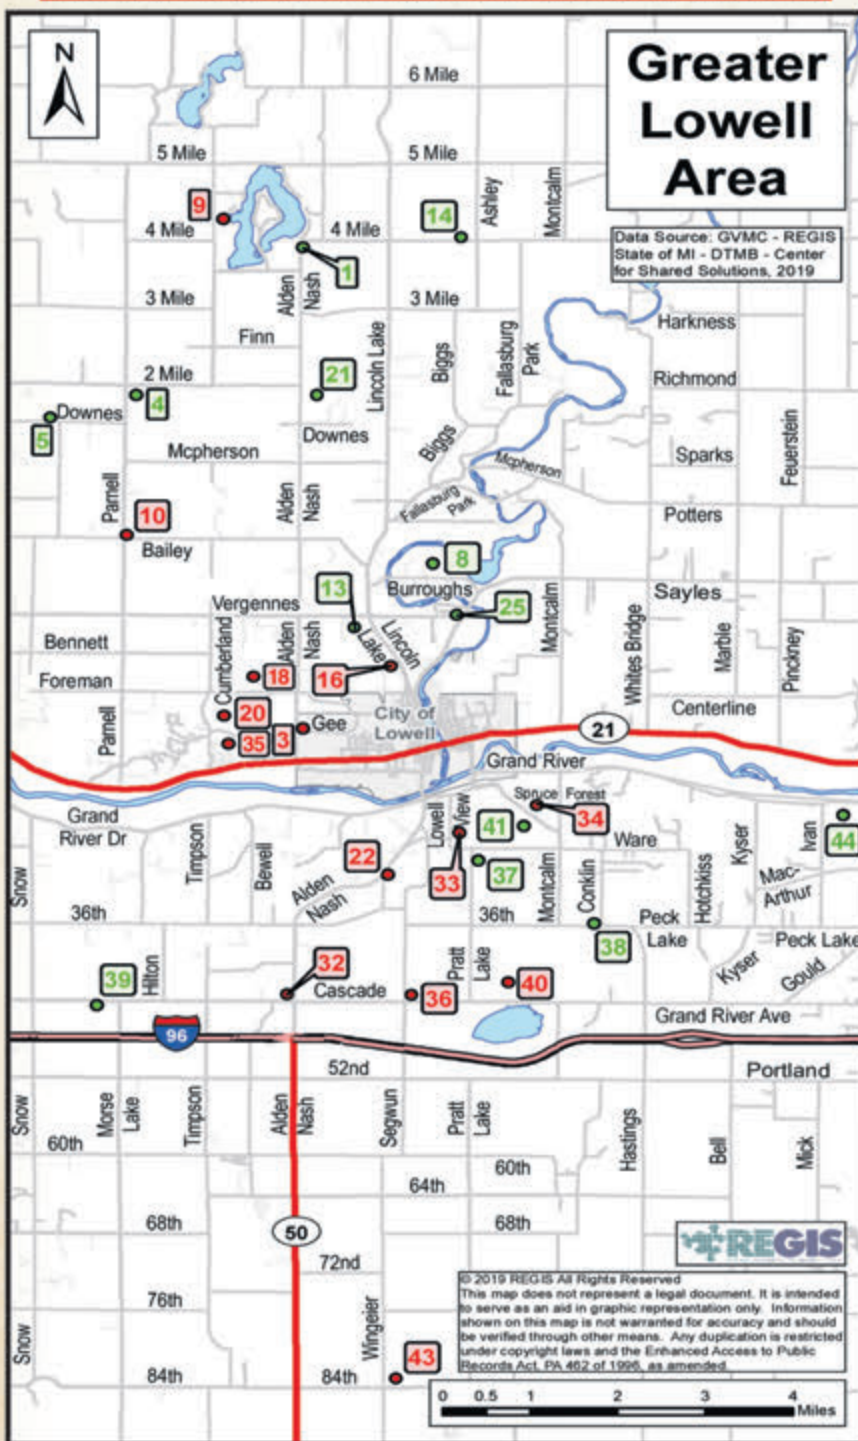

29th Annual Christmas Through Lowell

Greater Lowell Area Map

Map pinpoints are in close proximity to vendors' locations. Use GPS or Google Maps for accuracy.

Greater Lowell Map Key

- **1** Red Barn Market
  3550 Alden Nash NE 49331
- **3** CW Re-creations
  2475 Gee Dr 49331
- **4** Custom Woodworking by Joe Knaut
  1950 Parnell Ave NE 49331
- **5** Studio Downes
  9693 Downes St NE 49331
- **8** Homespun Holiday House
  Burroughs NE 49331
- **10** Vergennes United Methodist Church
  10411 Bailey Dr NE 49331
- **13** Lowell Farm & Wildlife Center
  12494 Vergennes St SE 49331
- **14** 4 Acres on 4 Mile Rd
  13477 4 Mile Rd 49331
- **16** First Congregational UCC Church of Lowell
  865 Lincoln Lake Ave SE 49331
- **18** Four Chefs Catering
  898 Soren Ct SE 49331
- **20** Hangin' With Friends
  1520 Cumberland Ave 49331
- **21** Lailo Designs
  1870 Alden Nash Ave NE 49331
- **22** Creative Crafters
  3050 Alden Nash Ave SE 49331
- **25** Mary's Dazzling Designs & More
  13457 Vergennes St SE 49331
- **32** Heidi's Farmstand & Bakery
  11999 Cascade Rd SE 49331
- **33** Lowell View 616
  2650 Lowell View Ave SE 49331
- **34** Jay-Tee Products
  14200 Spruce Forest Dr SE 49331
- **35** Flat River Outreach Ministries
  11535 Fulton E 49331
- **36** Curators of Fine Crafts
  4360 Segwun Ave SE 49331
- **37** Tuckertown Forge
  2880 Pratt Lake Ave SE 49331
- **38** GlessBoards
  11656 Peck Lake Rd 49331
- **39** Never 2 Many Totes & Bags
  10216 Cascade Rd SE 49331
- **40** Christmas at the Fairway
  13955 Cascade Rd SE 49331
- **41** Christmas at Rock Creek
  2525 Casey Rose Dr 49331
- **43** Swisslane Farms
  12877 84th St SE 49302
- **44** Kaufman Farm Wreath Workshop
  4623 Darby Rd 48881

City of Lowell Map Key

- **9** Christmas Around the Corner
  220 N West St 49331
- **12** Lowell Church of the Nazarene
  201 Washington St 49331
- **15** Eclectic Finds
  423 Suffolk St 49331
- **17** It's All Relative
  1151 W Main St 49331
- **19** Craft Corner
  516 Howard St 49331
- **23** B & T Cottage
  416 Howard St 49331
- **24** Holidays at the Fairgrounds
  225 S Hudson St 49331
- **26** Cute and Clever Crafters
  800 Bowes Rd 49331
- **27** Lowell Senior Neighbors
  314 S Hudson Rd 49331
- **28** Lowell United Methodist Church
  621 E Main St 49331
- **29** Lowell Women's Club
  113 Riverwalk Plaza 49331
- **30** Greenridge Realty Inc.
  1160 W Main St 49331
- **31** Studio 506
  506 Lafayette St 49331
- **42** Manor Market Place
  725 Bowes Rd 49331

Main Street Lowell Map Key

- **A** All Weather Seal
  319 E Main St 49331
- **B** Flat River Cottage
  317 E Main St 49331
- **C** Tap House Bo
  219 E Main St 49331
- **E** Fans in the Stands
  207 E Main St 49331
- **F** Bella Grace Boutique
  102 W Main St 49331
- **G** North Star Antiques
  211 W Main St 49331
- **H** Ability Weavers LLC
  215 W Main St 49331
- **I** Red Barn Consignments and Antiques
  217 W Main St 49331
- **J** Flat River Gallery & Framing
  219 W Main St 49331
- **K** LowellArts
  223 W Main St 49331
- **L** Larkin's Other Place
  315 W Main St 49331
- **M** Lowell Area Historical Museum
  325 W Main St 49331
- **N** Flat River Antique Emporium
  216 W Main St 49331
- **O** Lavender & Lace Boutique
  204 W Main St 49331
- **P** Rookies Sportcards Plus
  106 W Main St 49331
- **R** Chimera Design Fine Jewelry
  208 E Main St 49331
- **T** Mi Hometown Furnishings
  312 E Main St 49331

RED NUMBERS OR LETTERS = OPEN FRIDAY AND/OR SATURDAY

GREEN NUMBERS OR LETTERS = OPEN FRIDAY, SATURDAY & SUNDAY