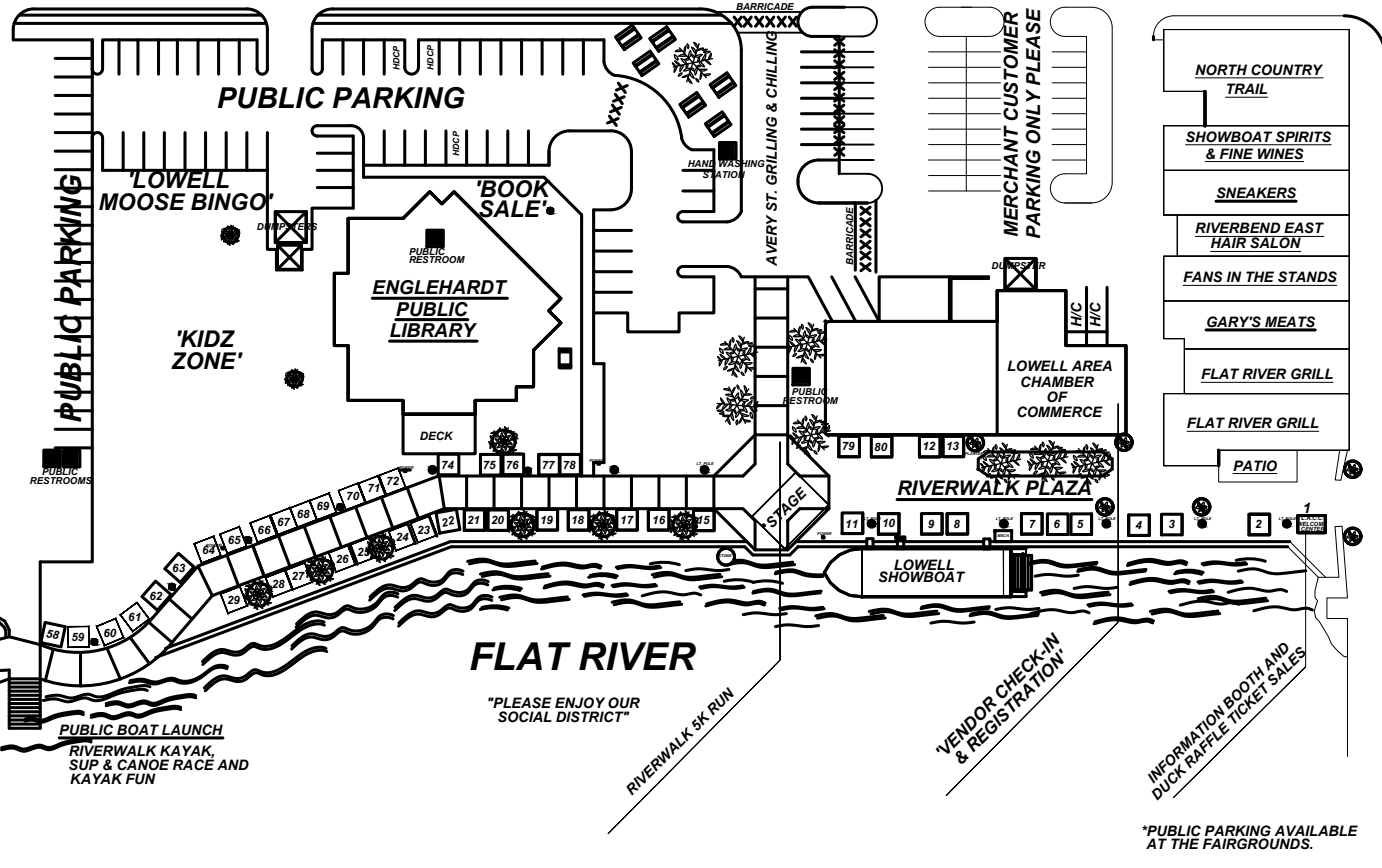

THE 2021 "RIVERWALK FESTIVAL"

LOWELL

LOWELL AREA CHAMBER OF COMMERCE

MAP SPONSORED BY
M&M DRAFTING SERVICE

LOWELL, MI 49331
PHONE (616) 897-1259

WASHINGTON STREET

HIGH STREET

MONROE STREET

KING STREET

LAFAYETTE

MAIN STREET

PUBLIC PARKING

*PUBLIC PARKING AVAILABLE AT THE FAIRGROUNDS.