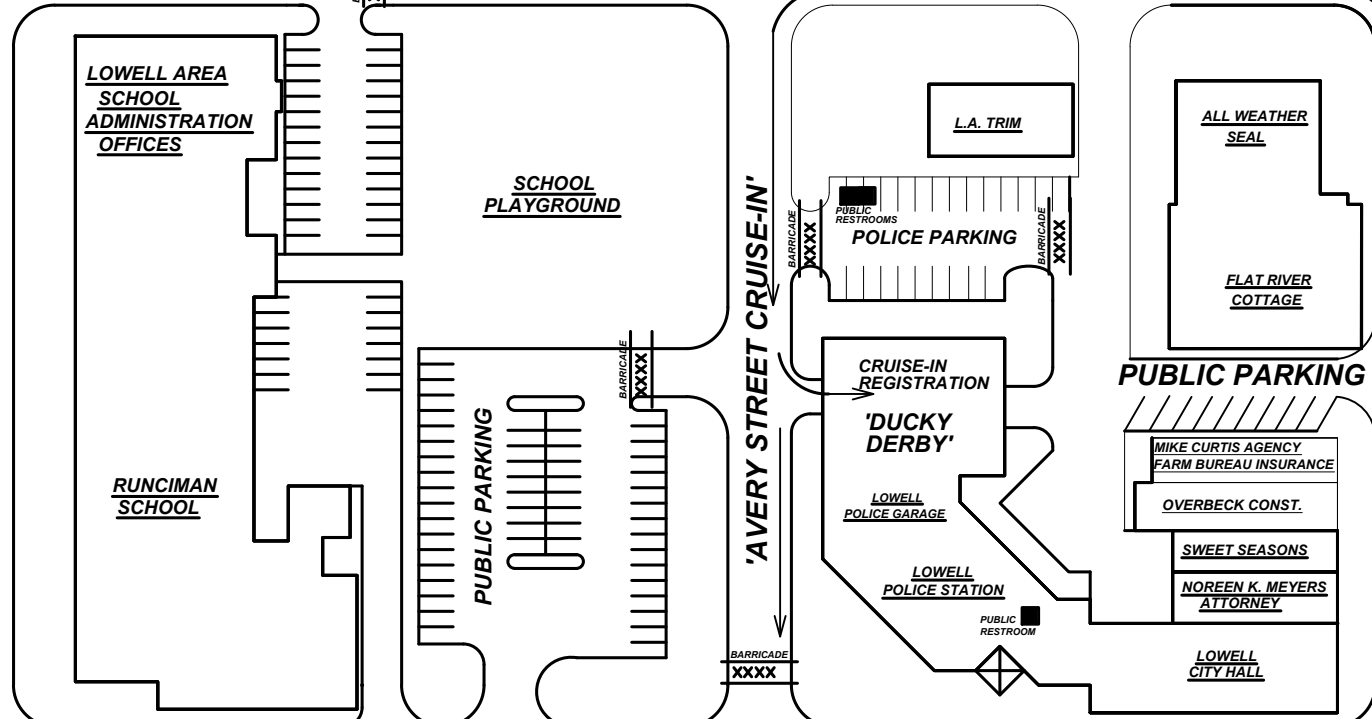

THE 2021 "RIVERWALK FESTIVAL"

LOWELL

LOWELL AREA CHAMBER OF COMMERCE

MAP SPONSORED BY
M&M DRAFTING SERVICE

LOWELL, MI 49331
PHONE (616) 897-1259

WASHINGTON STREET

HIGH STREET

MONROE STREET

KING STREET

LAFAYETTE

MAIN STREET

PUBLIC PARKING

*PUBLIC PARKING AVAILABLE AT THE FAIRGROUNDS.