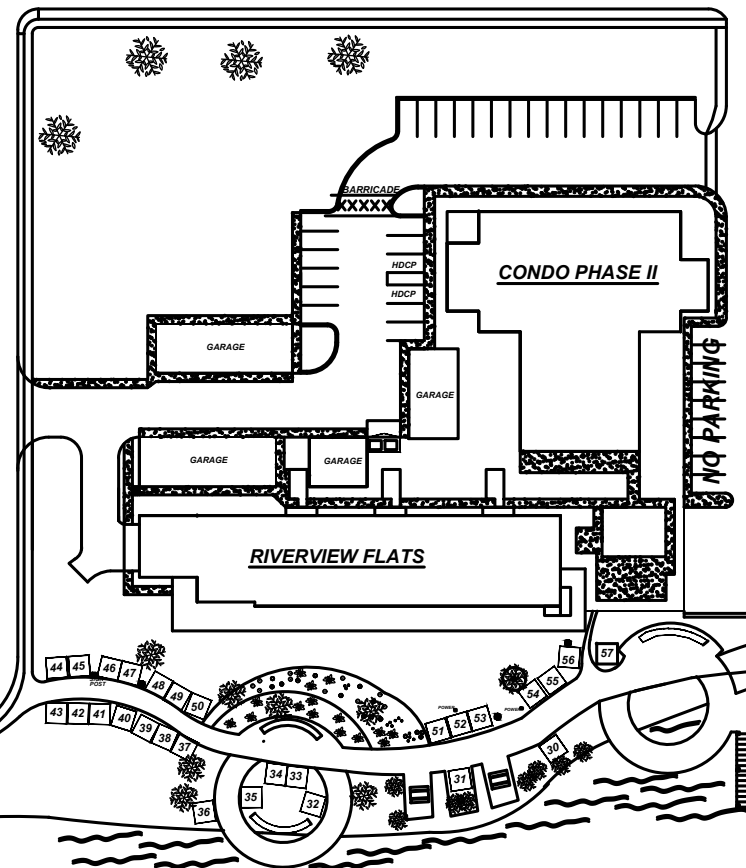

THE 2021 "RIVERWALK FESTIVAL"

LOWELL

LOWELL AREA CHAMBER OF COMMERCE

MAP SPONSORED BY
M&M DRAFTING SERVICE

LOWELL, MI 49331
PHONE (616) 897-1259

WASHINGTON STREET

HIGH STREET

MONROE STREET

KING STREET

LAFAYETTE

MAIN STREET

PUBLIC PARKING

*PUBLIC PARKING AVAILABLE AT THE FAIRGROUNDS.