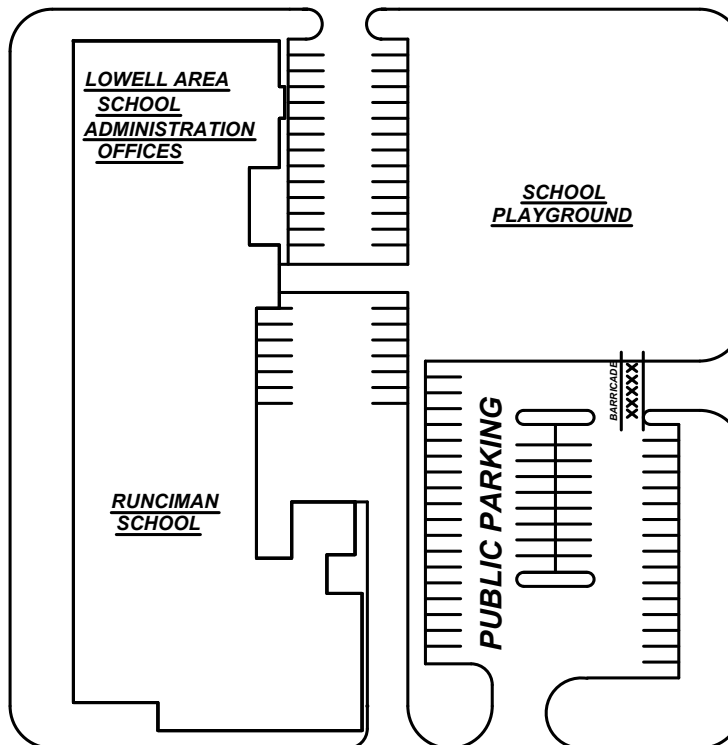

LOWELL AREA CHAMBER OF COMMERCE

MAP SPONSORED BY M&M DRAFTING SERVICE

LOWELL, MI 49331
PHONE (616) 897-1259

WASHINGTON STREET

HIGH STREET

MAIN STREET

MONROE STREET

KING STREET

LAFAYETTE

PUBLIC PARKING