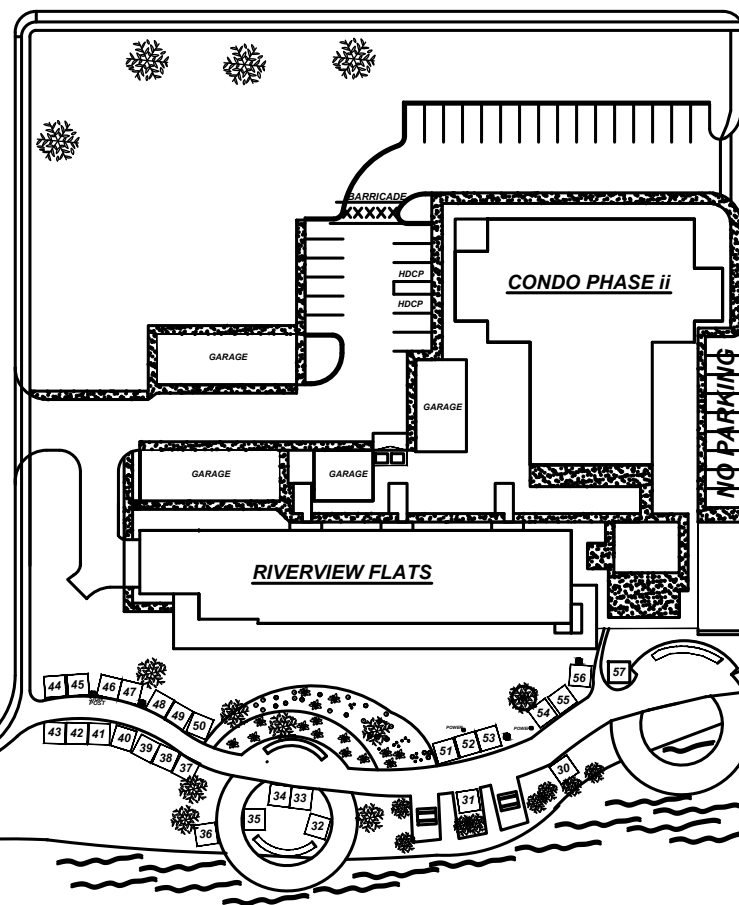

LOWELL AREA CHAMBER OF COMMERCE

MAP SPONSORED BY M&M DRAFTING SERVICE

LOWELL, MI 49331
PHONE (616) 897-1259

WASHINGTON STREET

HIGH STREET

MAIN STREET

MONROE STREET

KING STREET

LAFAYETTE

PUBLIC PARKING