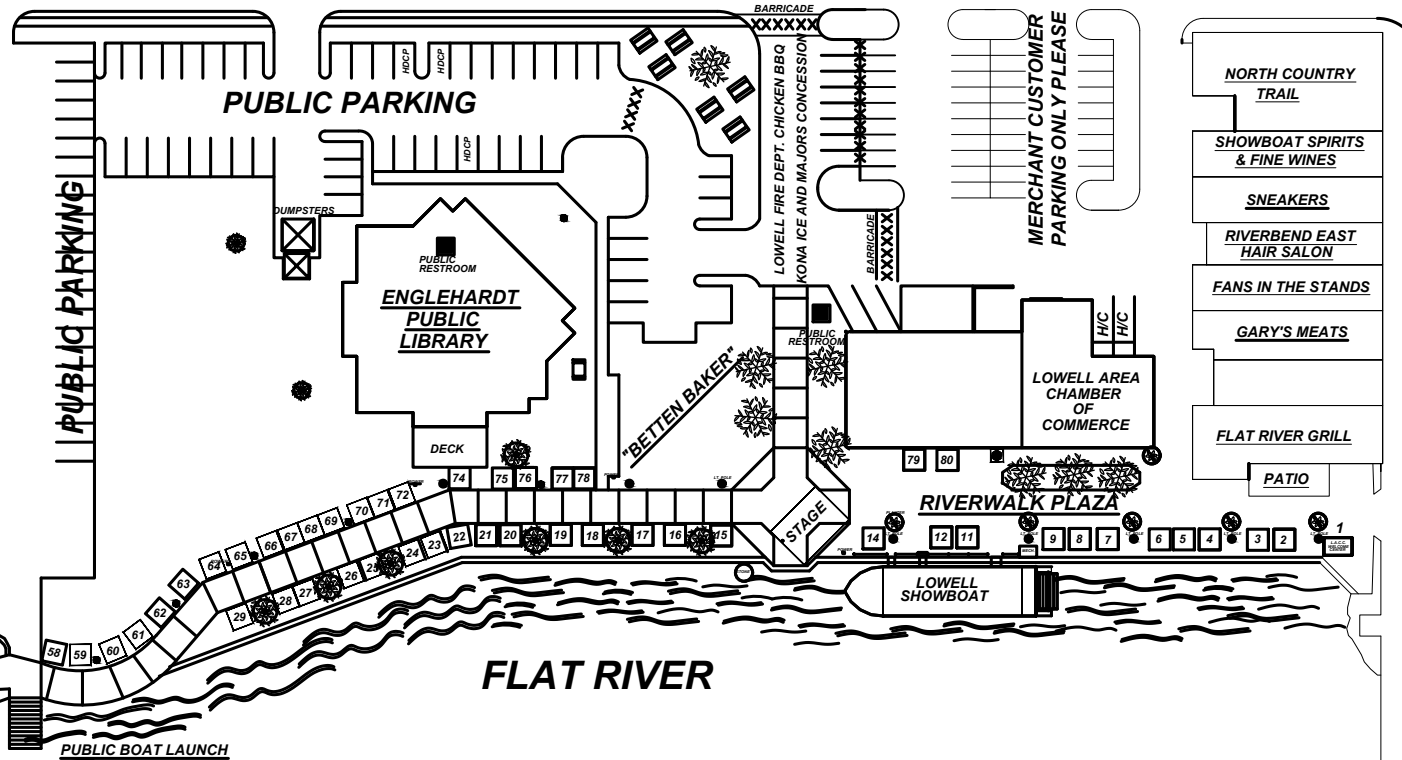

LOWELL AREA CHAMBER OF COMMERCE

MAP SPONSORED BY M&M DRAFTING SERVICE

LOWELL, MI 49331
PHONE (616) 897-1259

WASHINGTON STREET

HIGH STREET

MAIN STREET

MONROE STREET

KING STREET

LAFAYETTE

PUBLIC PARKING