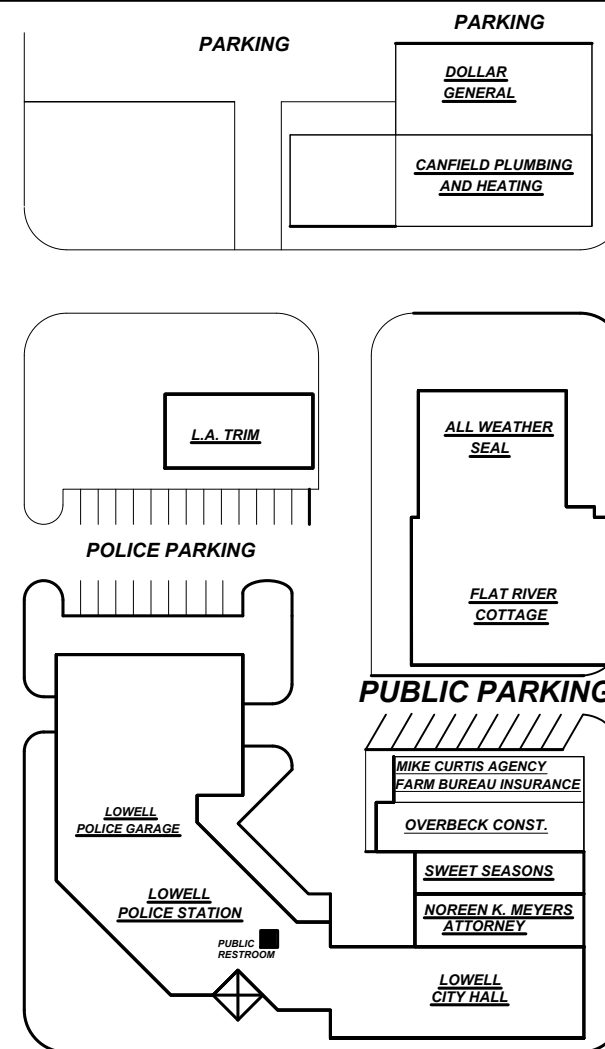

LOWELL AREA CHAMBER OF COMMERCE

MAP SPONSORED BY M&M DRAFTING SERVICE

LOWELL, MI 49331
PHONE (616) 897-1259

WASHINGTON STREET

HIGH STREET

MAIN STREET

MONROE STREET

KING STREET

LAFAYETTE

PUBLIC PARKING