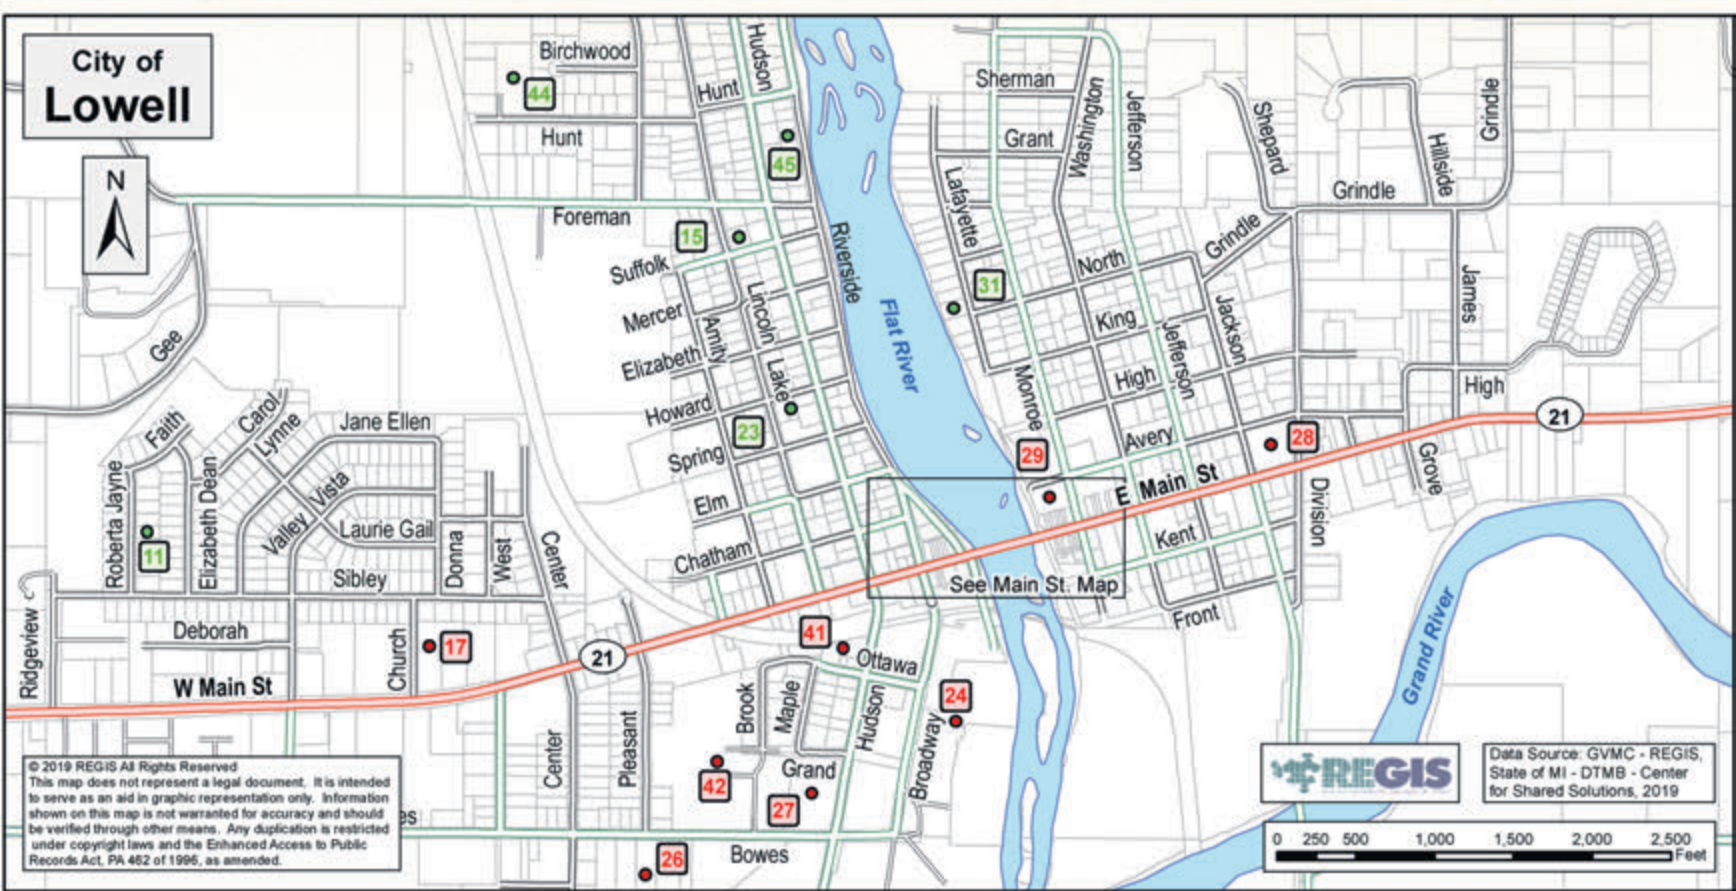

Welcome to Lowell, the Next Place to Be!

Begin your holiday shopping season in Historic Lowell at the 28th Annual Christmas through Lowell event. This is your Official Tour Guide and Map brochure to help you find your way around our enchanting community! The Lowell Area Chamber of Commerce presents over 65 homes, churches and businesses that are unique and delightful. Over 300 artists and crafters will showcase their gifts and creations! On your Christmas through Lowell shopping extravaganza, you will find hand-made treasures, jewelry, Christmas decorations, folk art and fine art, antiques and re-found treasures, primitives and garden art, beeswax candles and home-made candles, crocheted and knitted crafts, hand-crafted purses, bags and totes, home-made rugs and quilts, and much, much more!

Map pinpoints are in close proximity to vendors' locations. Use GPS or MapQuest for accuracy.

LIVE. PLAY. SHOP. LOCAL.
LOWELL BUCKS

ARE YOU LOOKING FOR A CONVENIENT, UNIQUE WAY TO PURCHASE GIFTS THIS HOLIDAY SEASON? Lowell Area Chamber of Commerce has gone digital with Lowell Bucks!