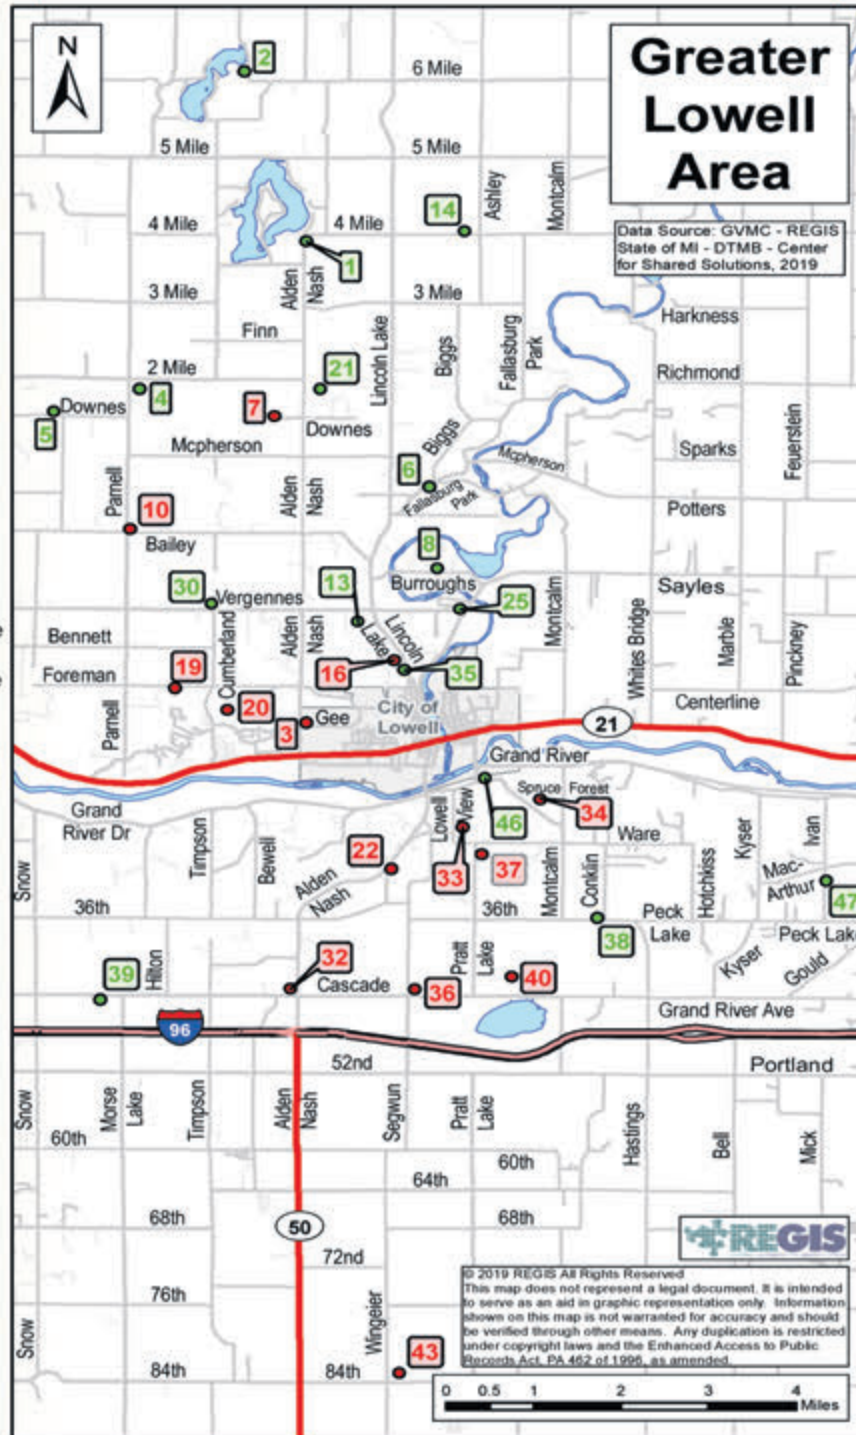

Map pinpoints are in close proximity to vendors' locations. Use GPS or MapQuest for accuracy.

City of Lowell Map Key

- 11 Our House to Your House
249 Roberta Jayne Dr 49331
- 15 Eclectic Finds
423 Suffolk St 49331
- 17 It's All Relative
1151 W Main St 49331
- 23 B & T Cottage
416 Howard St 49331
- 24 Holidays at the Fairgrounds
225 S Broadway 49331
- 26 Cute and Clever Crafters
800 Bowers Rd 49331
- 27 Lowell Senior Center Neighbors (Saturday Only)
314 S Hudson St 49331
- 28 Lowell United Methodist Church (Saturday Only)
621 E Main St 49331
- 29 Lowell Women's Club
113 Riverwalk Plaza 49331
- 31 Studio 506
506 Lafayette 49331
- 41 Treasures by the Track by Bieri Auto Body
132 S Hudson 49331
- 42 Manor Market Place
725 Bowers Rd 49331
- 44 Birchwood Garden
765 Hunt St 49331
- 45 A Riverside Christmas
948 Riverside Dr 49331