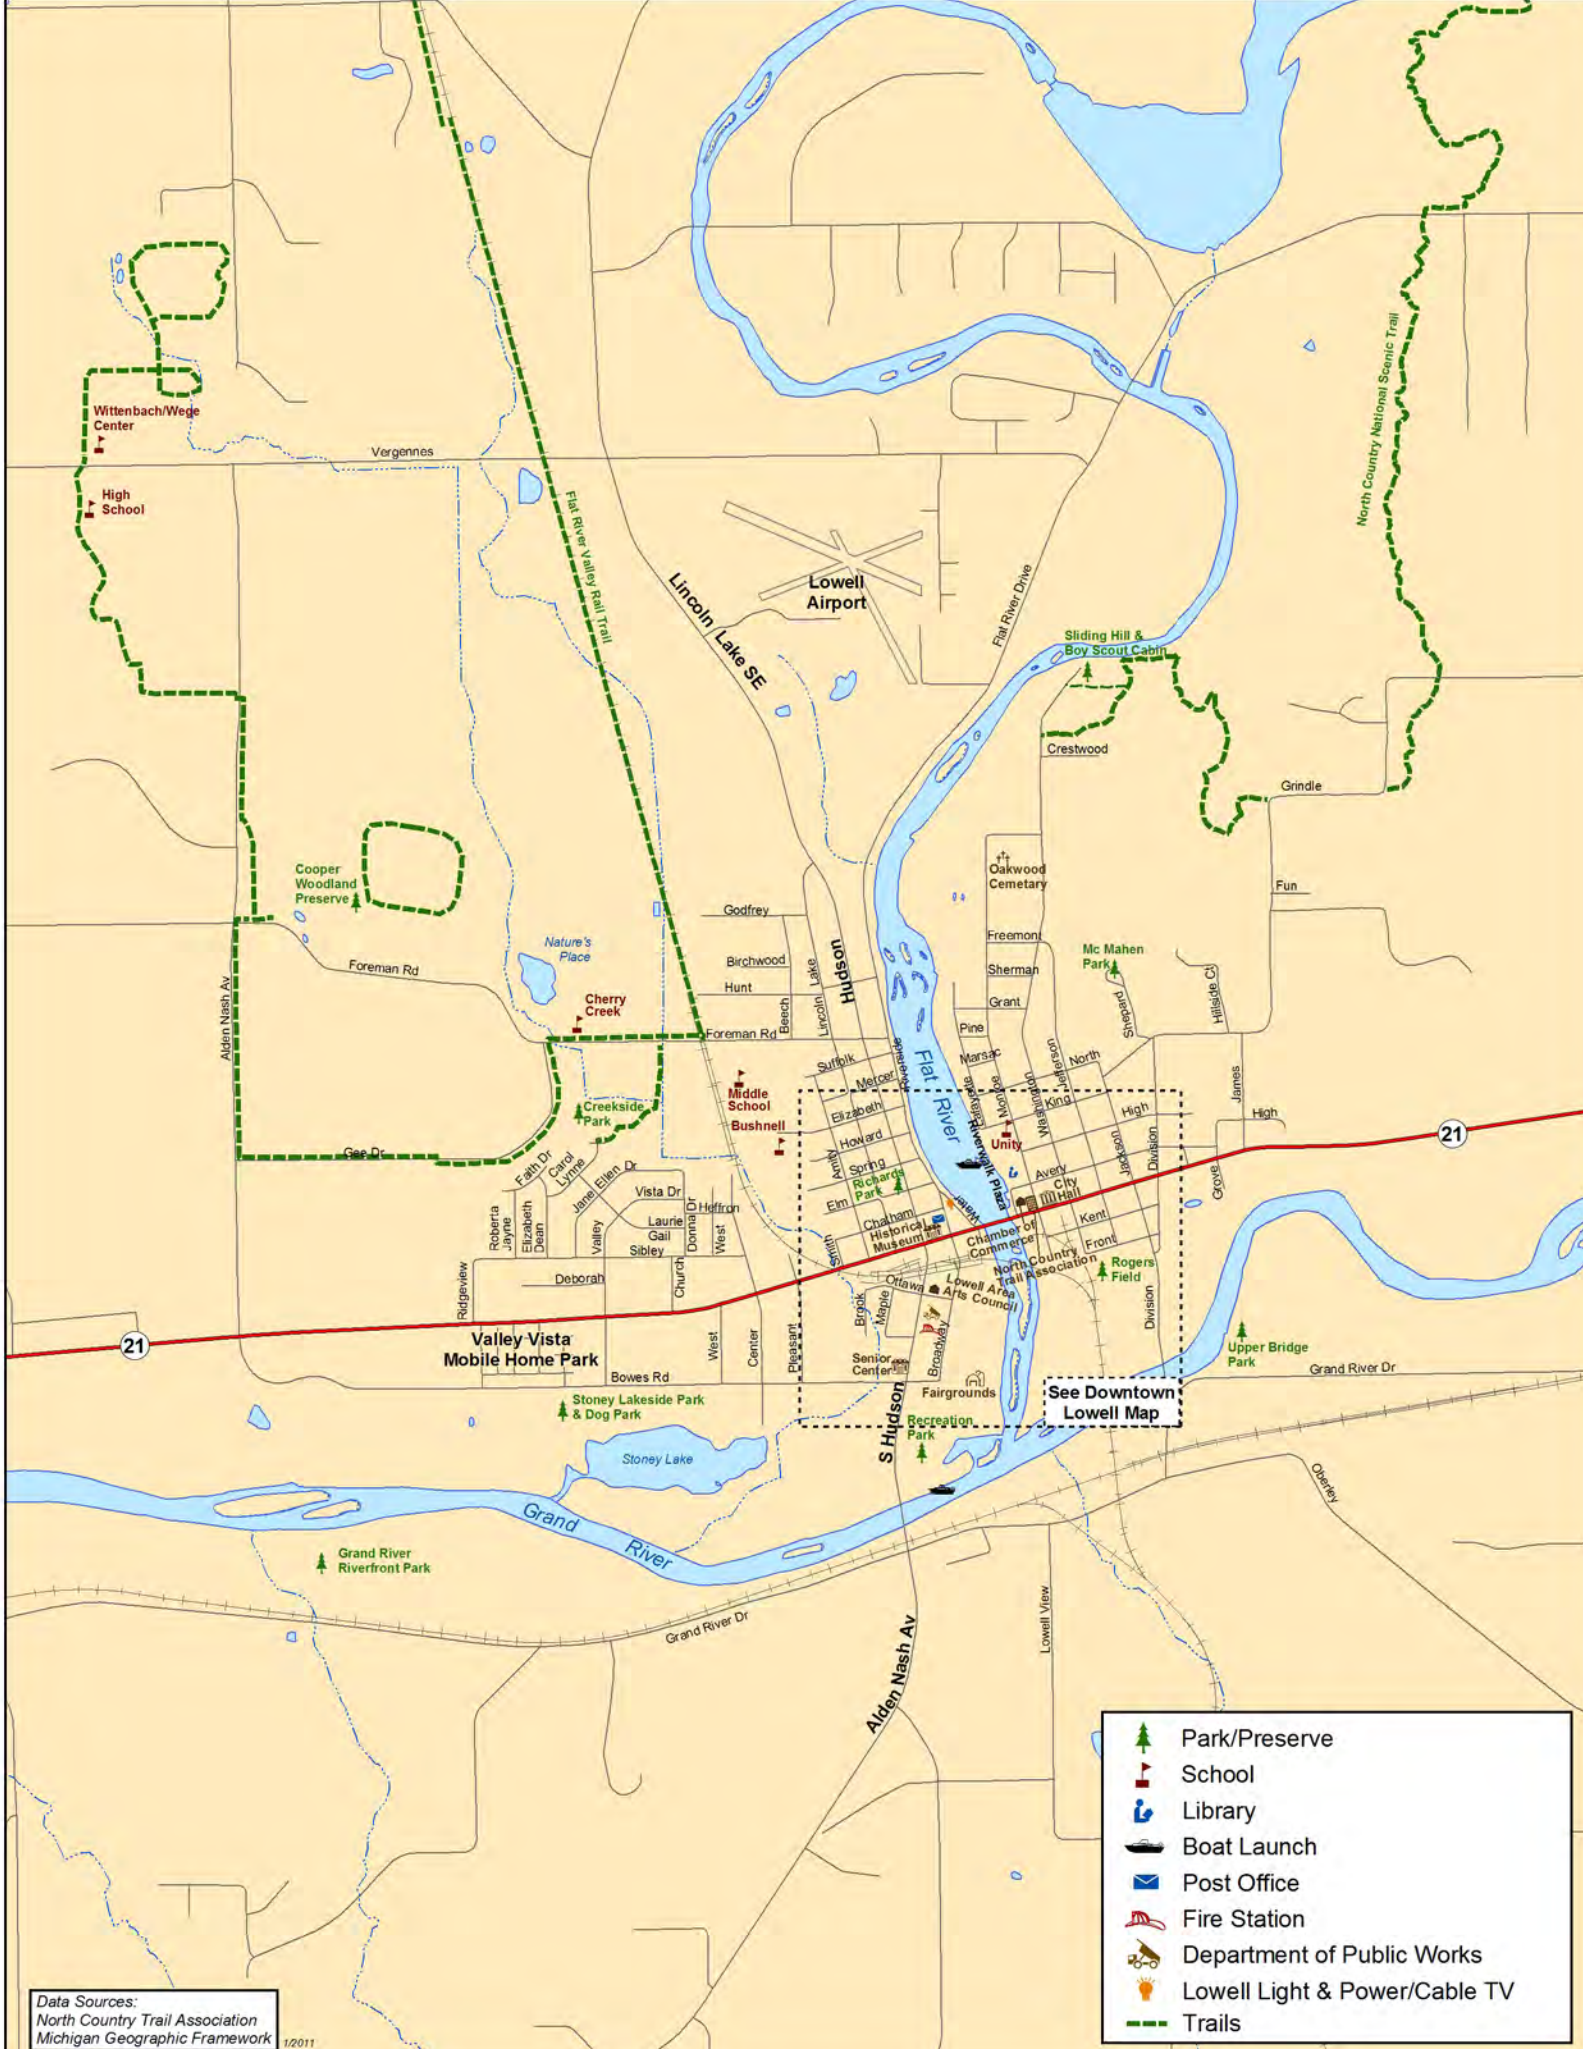

Lowell School District

Data Sources:
 North Country Trail Association
 Michigan Geographic Framework
 1/2011

Downtown Lowell

Data Sources:
 North Country Trail Association
 Michigan Geographic Framework
 1/2011

-  Park/Preserve
-  School
-  Library
-  Boat Launch
-  Post Office
-  Fire Station
-  Department of Public Works
-  Lowell Light & Power/Cable TV
-  Trails

Lowell School District