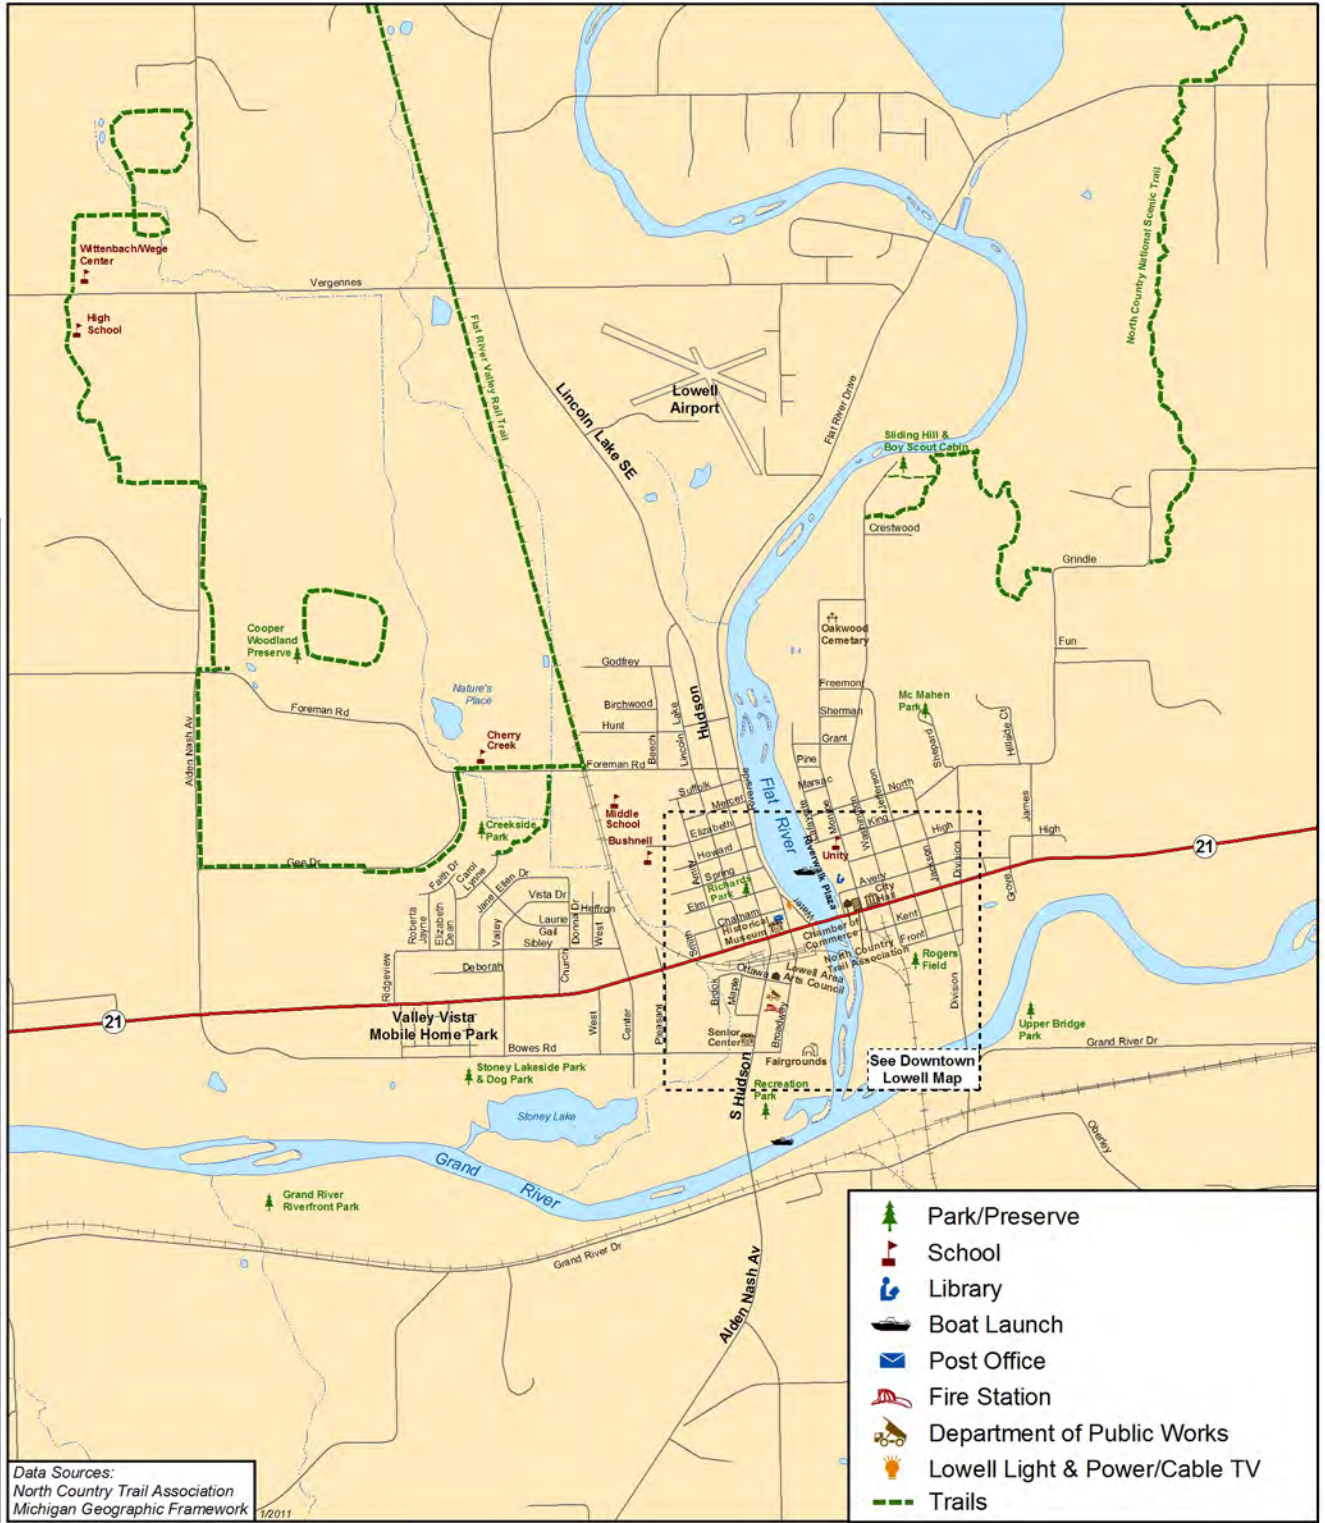

Lowell School District

Data Sources:
 North Country Trail Association
 Michigan Geographic Framework
 1/2011

Downtown Lowell

Data Sources:
 North Country Trail Association
 Michigan Geographic Framework
 1/2011

-  Park/Preserve
-  School
-  Library
-  Boat Launch
-  Post Office
-  Fire Station
-  Department of Public Works
-  Lowell Light & Power/Cable TV
-  Trails

Lowell School District